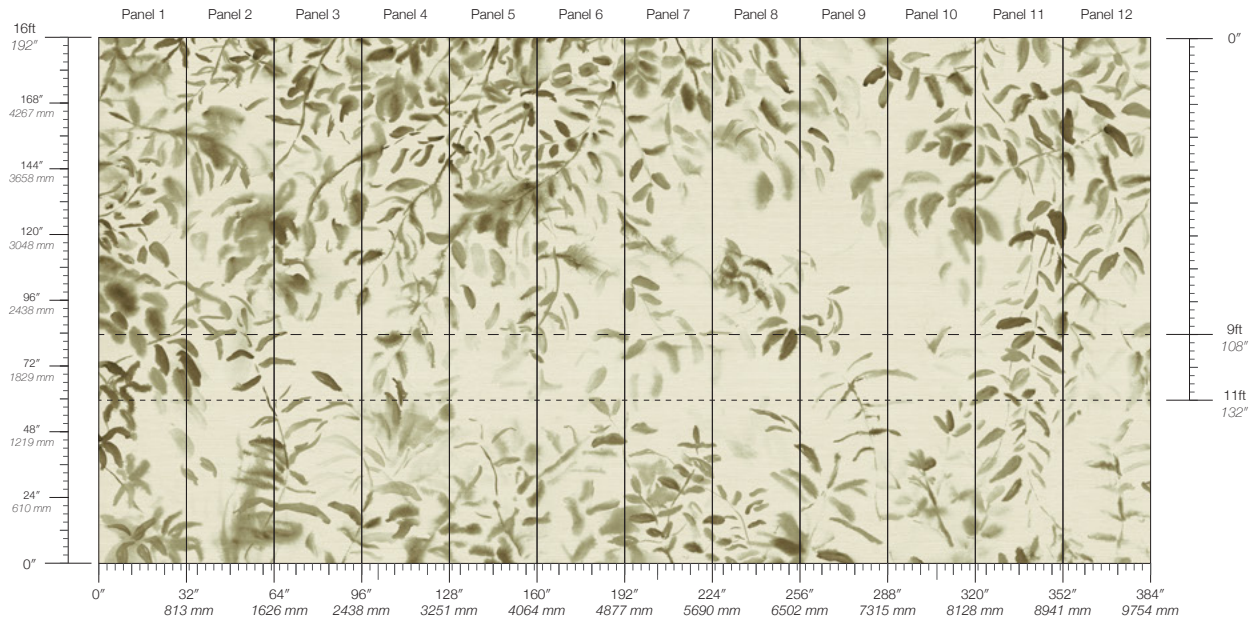

Prima Basil

Suitable for residential and commercial projects

COLOR

Basil

REPEAT

Non-repeating

DETAILS

Custom options available

DISCLAIMER

Refer to our website to see the full mural artwork. Color and shade will vary by lot. Visible panel seam. Reference the physical sample for color and texture. Panel maps represent mural artwork only.

ITEM

8801

STOCK

Made to order

MAINTENANCE

Water-based cleanser

CONTENT

Grasscloth

LEAD TIME

4 weeks to print

ENVIRONMENTAL

PVC Free

PANEL WIDTH

32" / 813 mm trimmed

MINIMUM

1 panel

SPCS

Natural Grasscloth

PANEL HEIGHT

108" / 2743 mm base
132" / 3353 mm standard
192" / 4877 mm extended

PRICE

Available upon request

TESTING

ASTM E84 Adhered Class A

ORIGIN

USA